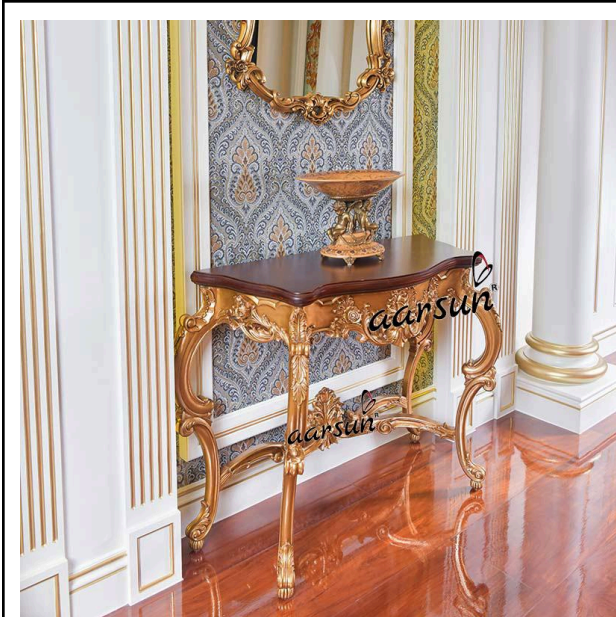

CLASSIC CONSOLE TABLE DESIGN

Whatsapp: [+918192999135](https://wa.me/+918192999135) Tel: [+918192999135](https://wa.me/+918192999135)

URL: <https://aarsunwoods.com/product-category/console-table/>

Website : <https://aarsunwoods.com/>